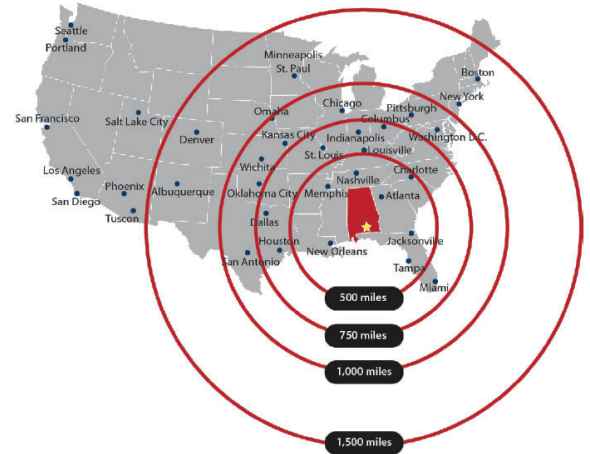

## Covington County Quick Facts

**Regional Workforce of 199,796** within 50 miles of Covington County.

**Two Community Colleges** and Six High Schools.

**Two Certified EDPA Advantage Sites.**

**Cost of Living** is 13 percent below national average.

## Targeted Industries

▶ **DISTRIBUTION/LOGISTICS**

▶ **AEROSPACE**

▶ **AUTOMOTIVE**

▶ **FOOD PROCESSING**

▶ **MANUFACTURING**

▶ **Agribusiness and wood products**

## Discover Covington County, Alabama

From border to border, Covington County covers over 1,000 square miles and has a population of approximately 37,096. Located in South Alabama between three of Alabama's metropolitan areas and some of the "World's Most Beautiful Beaches" on Florida's Gulf Coast, Covington County is a great place to live, work, play and locate. Come see what we have to offer!